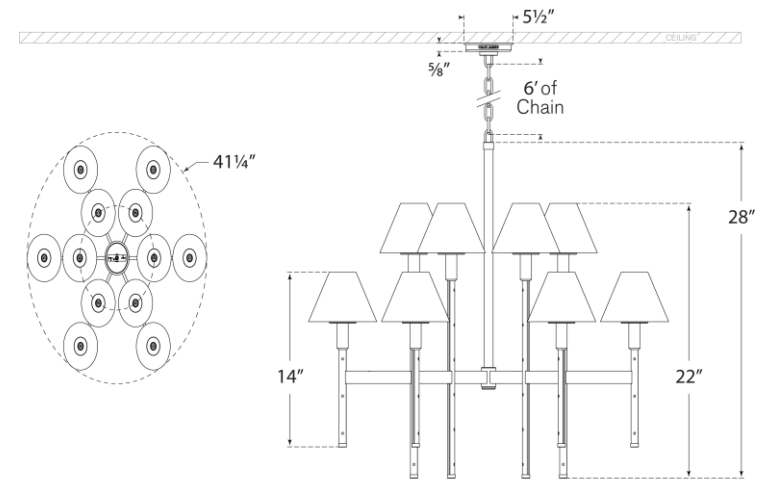

## Radford Large Two Tier Chandelier

Item # RL 5572PN/BKE-L

Designer: Ralph Lauren

Height: 28"

Width: 41.25"

Canopy: 5.5" Round

Finishes: NB/NRO, PN/BKE

Shade Treatments: L

Shade Details: 3" x 7.75" x 4.75"

Socket: 12 - E12 Candelabra

Wattage: 12 - 25 B11

Weight: 19 Pounds

Top View

Front View