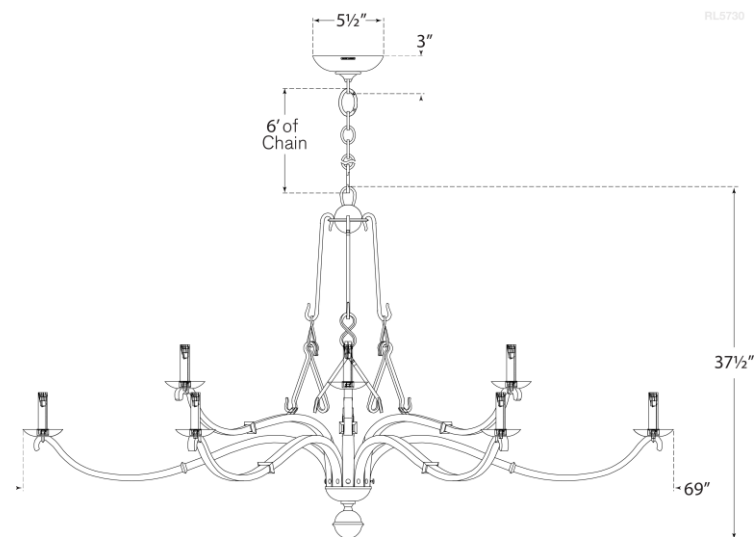

SPEC SHEET

Allegra Large Two-Tiered Chandelier

Item # RL 5730AI

Designer: Ralph Lauren

Height: 37.5"

Width: 69"

Canopy: 7.5" Round

Finishes: AI

Socket: 12 - E12 Candelabra

Wattage: 12 - 40 B

VISUAL COMFORT