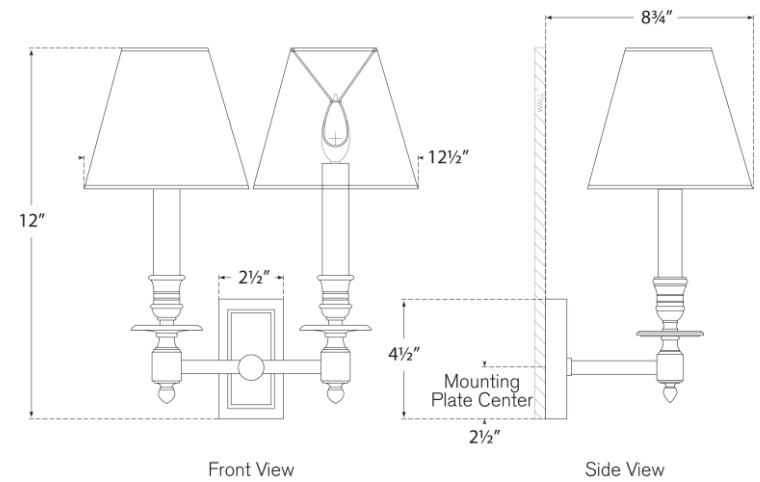

TEAR SHEET

French Double Library Sconce

Item # S 2212PN-L

Designer: Visual Comfort

Height: 12"

Width: 12"

Extension: 8.75"

Backplate: 2.5" x 4.5" Rectangle

Finishes: AN, BZ, HAB, PN

Shade Treatments: L

Shade Details: 3" x 5" x 4"

Socket: 2 - E12 Candelabra

Wattage: 2 - 40 B11

Weight: 3 Pounds

Note: Requires Smaller Outlet Box

VISUAL COMFORT & Co.