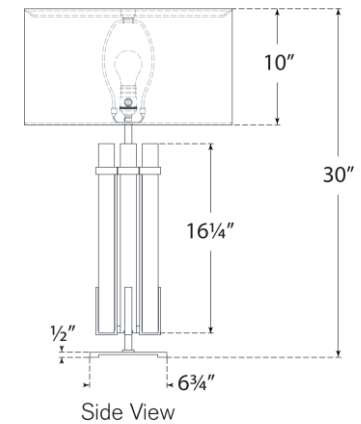

TEAR SHEET

Malik Large Table Lamp

Item # S 3910BZ/CG-L

Designer: Ian K. Fowler

Height: 30"

Width: 18"

Base: 6.75" Square

Finishes: BZ/ALB, BZ/CG, HAB/ALB, HAB/CG, PN/CG

Shade Treatments: L

Shade Details: 18" x 18" x 10"

Socket: E26 Dimmer

Wattage: 15 LED A19

Weight: 20 Pounds

Side View

Top View