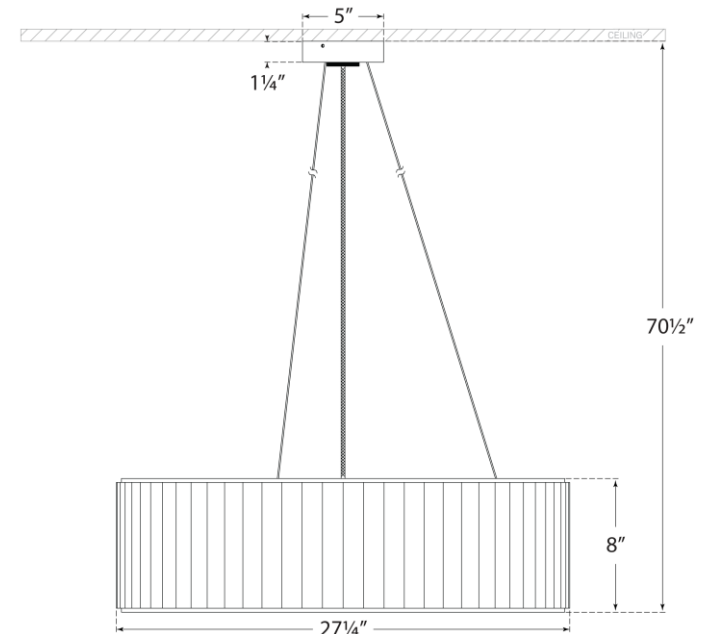

TEAR SHEET

Palati Large Hanging Shade

Item # S 5440PN-L

Designer: Ian K. Fowler

O/A Height: 23" - 135"

Fixture Height: 7.75"

Min. Custom Height: 23"

Width: 28"

Canopy: 5" Round

Finishes: BZ, HAB, PN

Shade Treatments: L

Socket: 4 - E26 Keyless

Wattage: 4 - 40 A19

Weight: 20 Pounds

Note: Height Not Adjustable After Installation

Front View