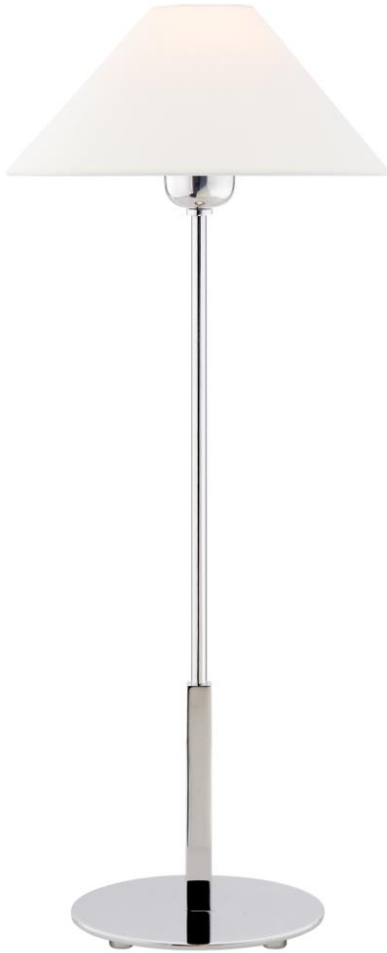

TEAR SHEET

Hackney Table Lamp

Item # SP 3022PN-L

Designer: J. Randall Powers

Height: 23"

Width: 11.75"

Base: 6" Round

Finishes: BZ, HAB, PN

Shade Treatments: L, NP

Shade Details: 3" x 11.75" x 7"

Socket: E26 Keyless w/ Line Switch

Wattage: 40 B11

Weight: 5 Pounds