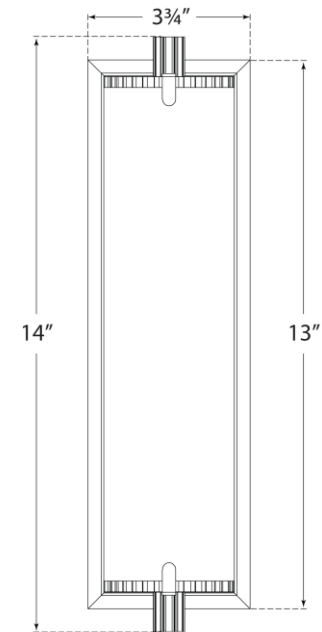

## Calliope Medium Bath Light

Item # TOB 2192PN-WG

Designer: Thomas O'Brien

Height: 14"

Width: 3.75"

Extension: 3.5"

Backplate: 3" x 12" Rectangle

Finishes: BZ, HAB, PN

Glass Options: WG

Socket: Dedicated LED

Wattage: 9w (720lm)

Weight: 5 Pounds

Front View

Side View