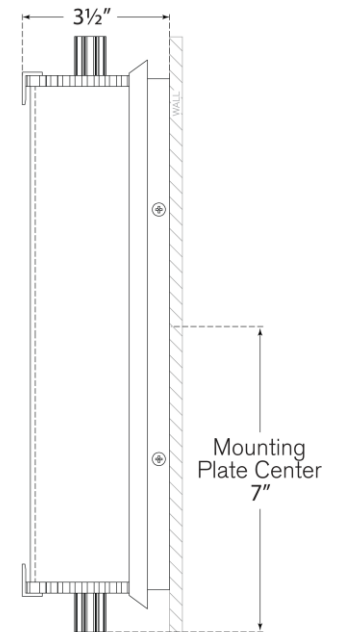

## Calliope Medium Bath Light

Item # TOB 2192PN-WG

Designer: Thomas O'Brien

Height: 14"

Width: 3.75"

Extension: 3.5"

Backplate: 3" x 12" Rectangle

Finishes: BZ, HAB, PN

Glass Options: WG

Socket: Dedicated LED

Wattage: 9w (720lm)

Weight: 5 Pounds

Front View

Side View