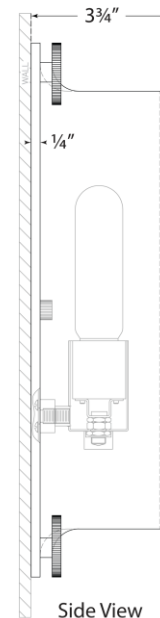

TEAR SHEET

Chirac Small Sconce

Item # TOB 2325HAB-WG

Designer: Thomas O'Brien

Height: 14"

Width: 8.5"

Extension: 3.75"

Backplate: 8.5" x 14" Decorative

Finishes: HAB, PN

Glass Options: WG

Socket: E26 Keyless

Wattage: 60 T10

Weight: 6 Pounds

Side View

Front View