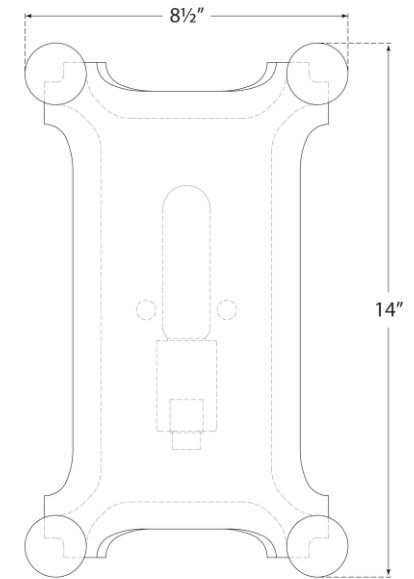

TEAR SHEET

Chirac Small Sconce

Item # TOB 2325HAB-WG

Designer: Thomas O'Brien

Height: 14"

Width: 8.5"

Extension: 3.75"

Backplate: 8.5" x 14" Decorative

Finishes: HAB, PN

Glass Options: WG

Socket: E26 Keyless

Wattage: 60 T10

Weight: 6 Pounds

Side View

Front View