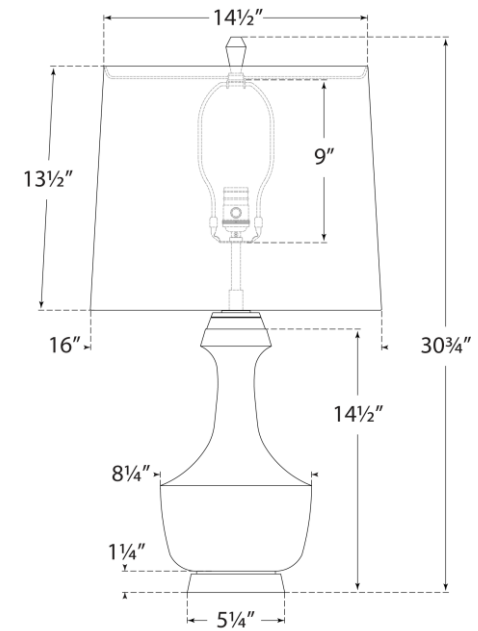

SPEC SHEET

Mauro Large Table Lamp

Item # TOB 3686CBZ-L

Designer: Thomas O'Brien

Height: 30.75"

Width: 16"

Base: 5.25" Round

Finishes: CBZ, IVO, OSB

Shade Treatments: L

Shade Details: 14.5" x 16" x 13.5"

Socket: E26 Dimmer

Wattage: 100 A

Note: Reactive Ceramic Glazes Will Vary in Color and Texture

Front View