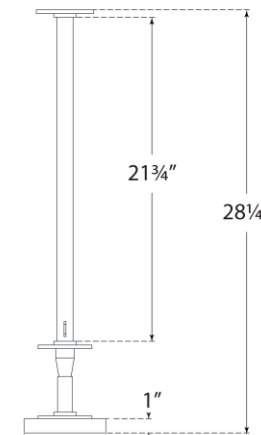

TEAR SHEET

Cilindro Medium Rotating Table Lamp

Item # TOB 3724HAB

Designer: Thomas O'Brien

Height: 28.25"

Width: 5.25"

Base: 5.25" Round

Finishes: BZ/HAB, HAB, PN

Lightsource: Dedicated LED w/ Dimmer on Base

Wattage: 10w (800lm)

Weight: 7 Pounds

345°
Top View

Side View

Front View