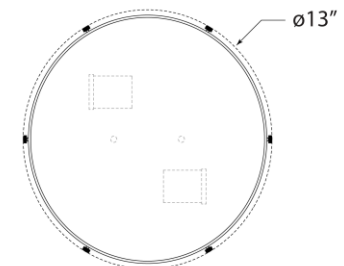

TEAR SHEET

Hicks Small Flush Mount

Item # TOB 4063AN-WG

Designer: Thomas O'Brien

Height: 5.5"

Width: 13"

Finishes: AN, BZ/HAB, HAB, PN

Glass Options: WG

Socket: 2 - E26 Keyless

Wattage: 2 - 60 A19

Weight: 8 Pounds

Front View

Bottom View