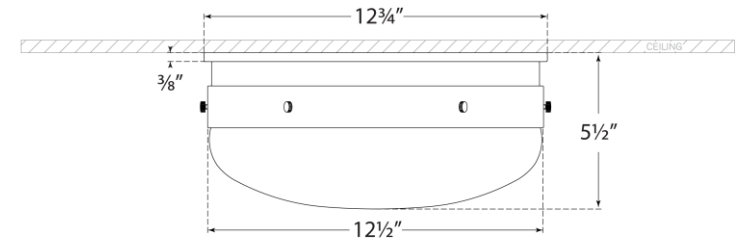

TEAR SHEET

Hicks Small Flush Mount

Item # TOB 4063AN-WG

Designer: Thomas O'Brien

Height: 5.5"

Width: 13"

Finishes: AN, BZ/HAB, HAB, PN

Glass Options: WG

Socket: 2 - E26 Keyless

Wattage: 2 - 60 A19

Weight: 8 Pounds

Front View

Bottom View