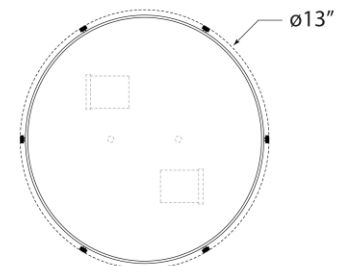

TEAR SHEET

Hicks Small Flush Mount

Item # TOB 4063PN-WG

Designer: Thomas O'Brien

Height: 5.5"

Width: 13"

Finishes: AN, BZ/HAB, HAB, PN

Glass Options: WG

Socket: 2 - E26 Keyless

Wattage: 2 - 60 A19

Weight: 8 Pounds

Front View

Bottom View