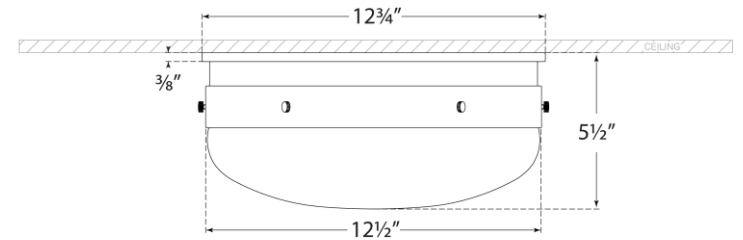

TEAR SHEET

Hicks Small Flush Mount

Item # TOB 4063PN-WG

Designer: Thomas O'Brien

Height: 5.5"

Width: 13"

Finishes: AN, BZ/HAB, HAB, PN

Glass Options: WG

Socket: 2 - E26 Keyless

Wattage: 2 - 60 A19

Weight: 8 Pounds

Front View

Bottom View