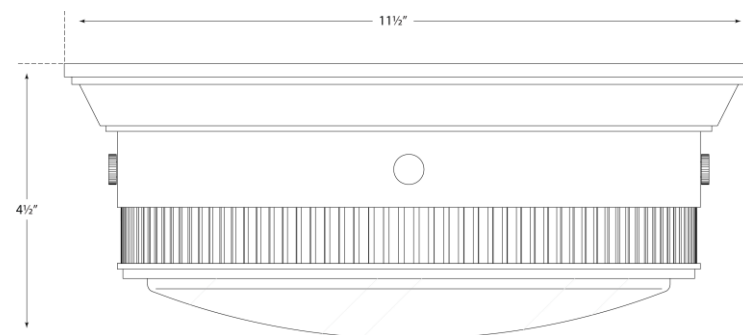

SPEC SHEET

Calliope Marine Flush Mount

Item # TOB 4203BZ

Designer: Thomas O'Brien

Height: 4.5"

Width: 11.5"

Finishes: BZ, CH, HAB, PN

Glass Options: WG

Socket: 2 - E26 Keyless

Wattage: 2 - 60 B

VISUAL COMFORT