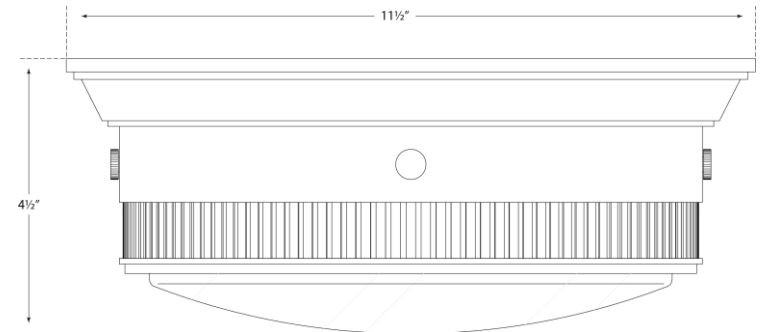

SPEC SHEET

Calliope Marine Flush Mount

Item # TOB 4203HAB

Designer: Thomas O'Brien

Height: 4.5"

Width: 11.5"

Finishes: BZ, CH, HAB, PN

Glass Options: WG

Socket: 2 - E26 Keyless

Wattage: 2 - 60 B

VISUAL COMFORT