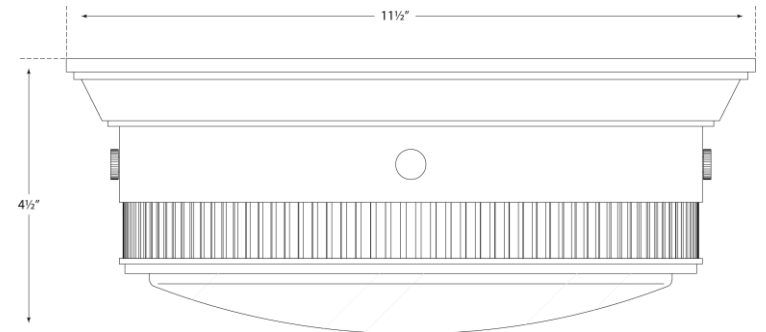

SPEC SHEET

Calliope Marine Flush Mount

Item # TOB 4203PN

Designer: Thomas O'Brien

Height: 4.5"

Width: 11.5"

Finishes: BZ, CH, HAB, PN

Glass Options: WG

Socket: 2 - E26 Keyless

Wattage: 2 - 60 B

VISUAL COMFORT